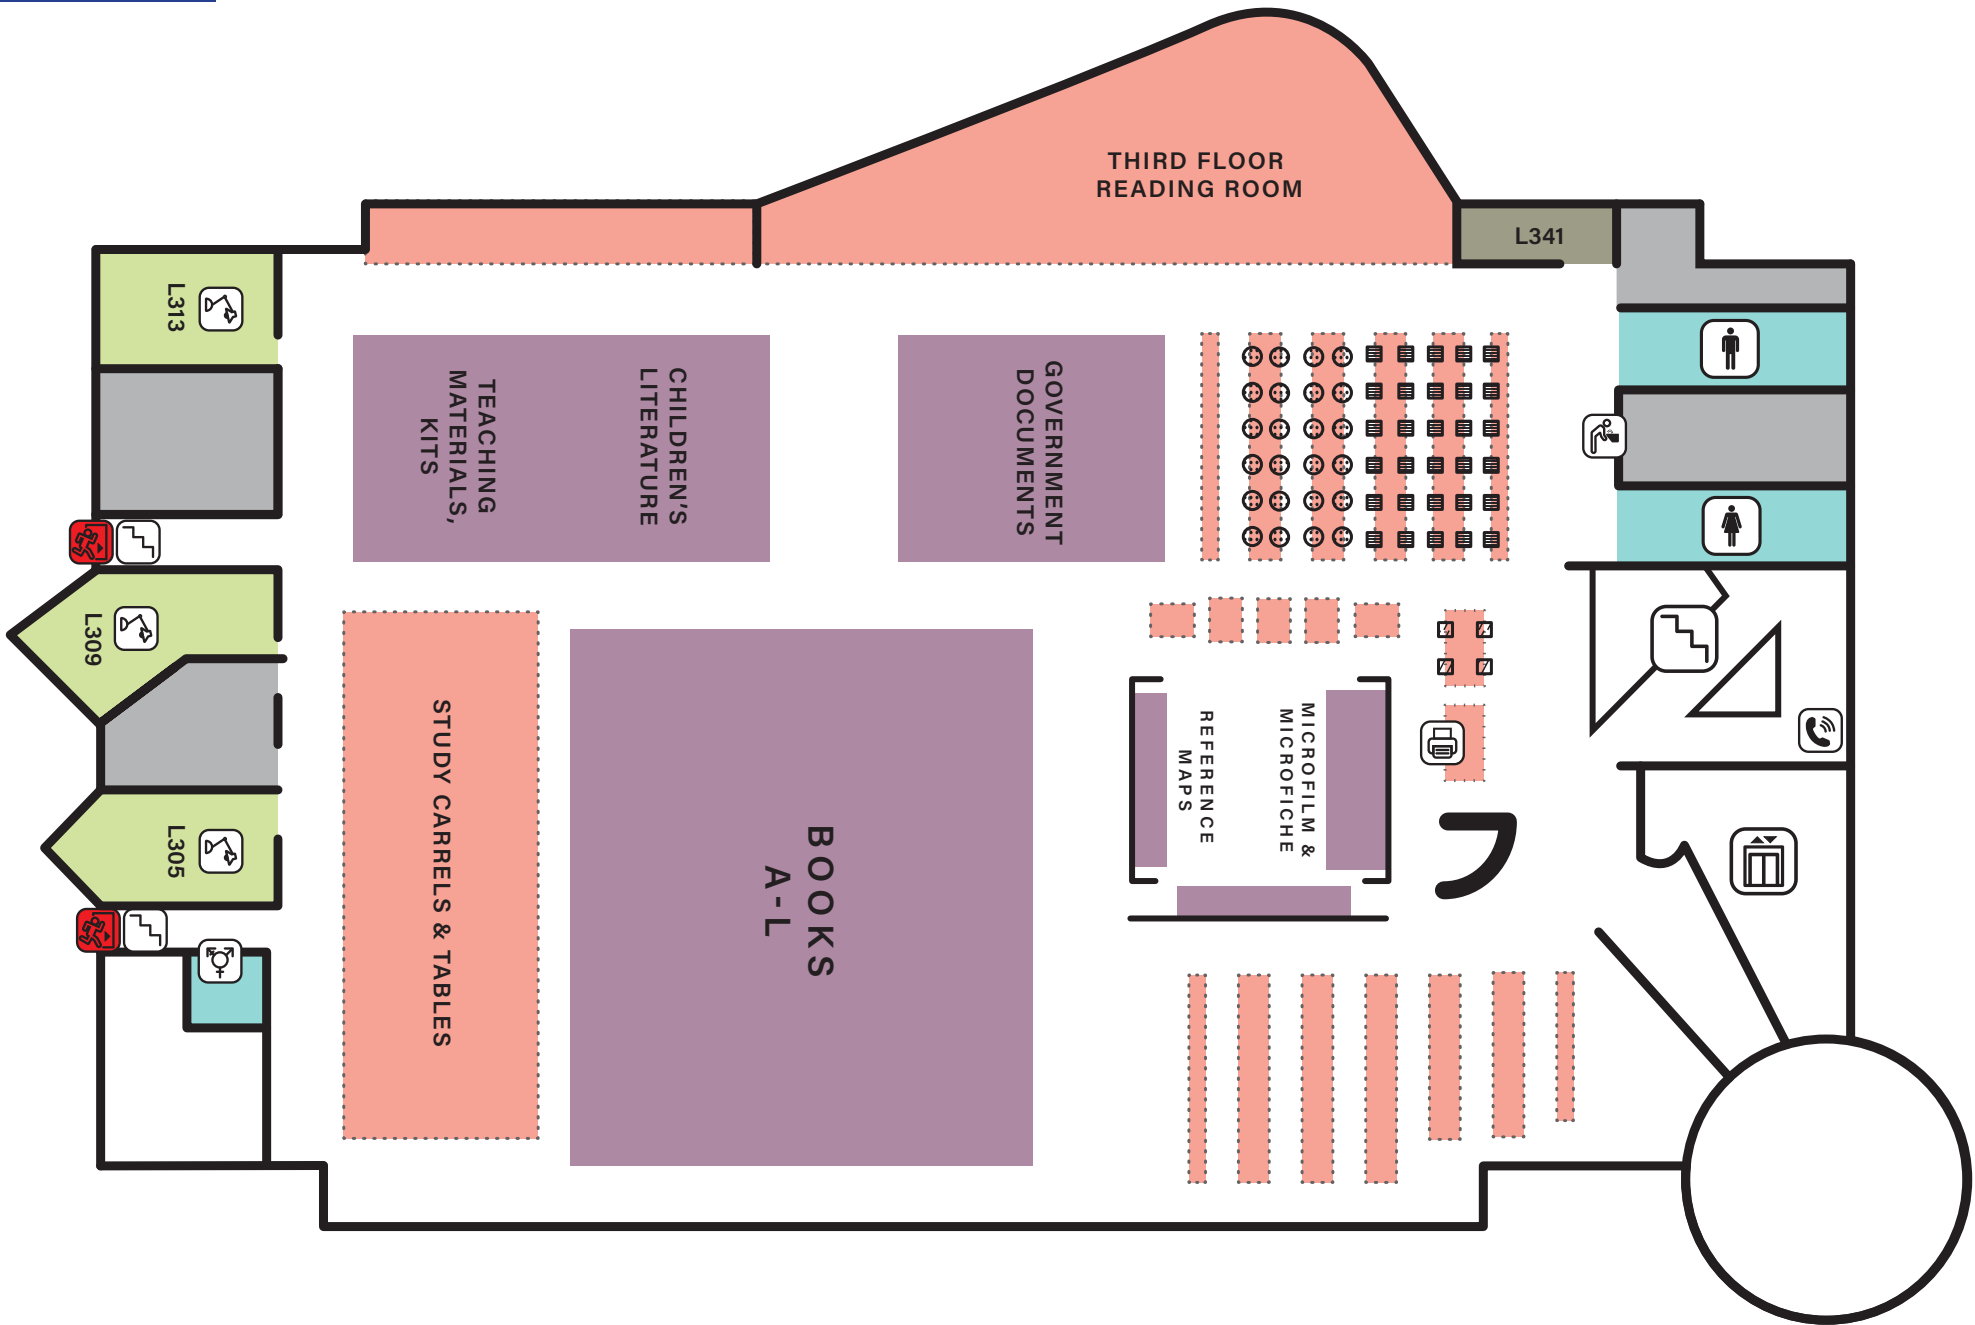

# LIBRARY THIRD FLOOR

- |  |                           |  |                     |  |                           |
|--|---------------------------|--|---------------------|--|---------------------------|
|  | Group Study Room          |  | Fire extinguisher   |  | Stairs                    |
|  | Printer                   |  | Emergency/Fire Exit |  | Women's Restroom          |
|  | Windows PC (Basic Access) |  | Telephone           |  | Men's Restroom            |
|  | Mac (Basic Access)        |  | Elevator            |  | Gender Inclusive Restroom |
|  | Mac (Full Access)         |  |                     |  | Water Fountain            |

## COLOR KEY

- |  |                     |  |                       |  |                        |
|--|---------------------|--|-----------------------|--|------------------------|
|  | Media Hub           |  | Group Study Room      |  | Staff Only             |
|  | Seating/Study Space |  | Restrooms             |  | Nursing Parent(s) Room |
|  | Collections         |  | Classroom/Event Space |  | Staff Offices          |