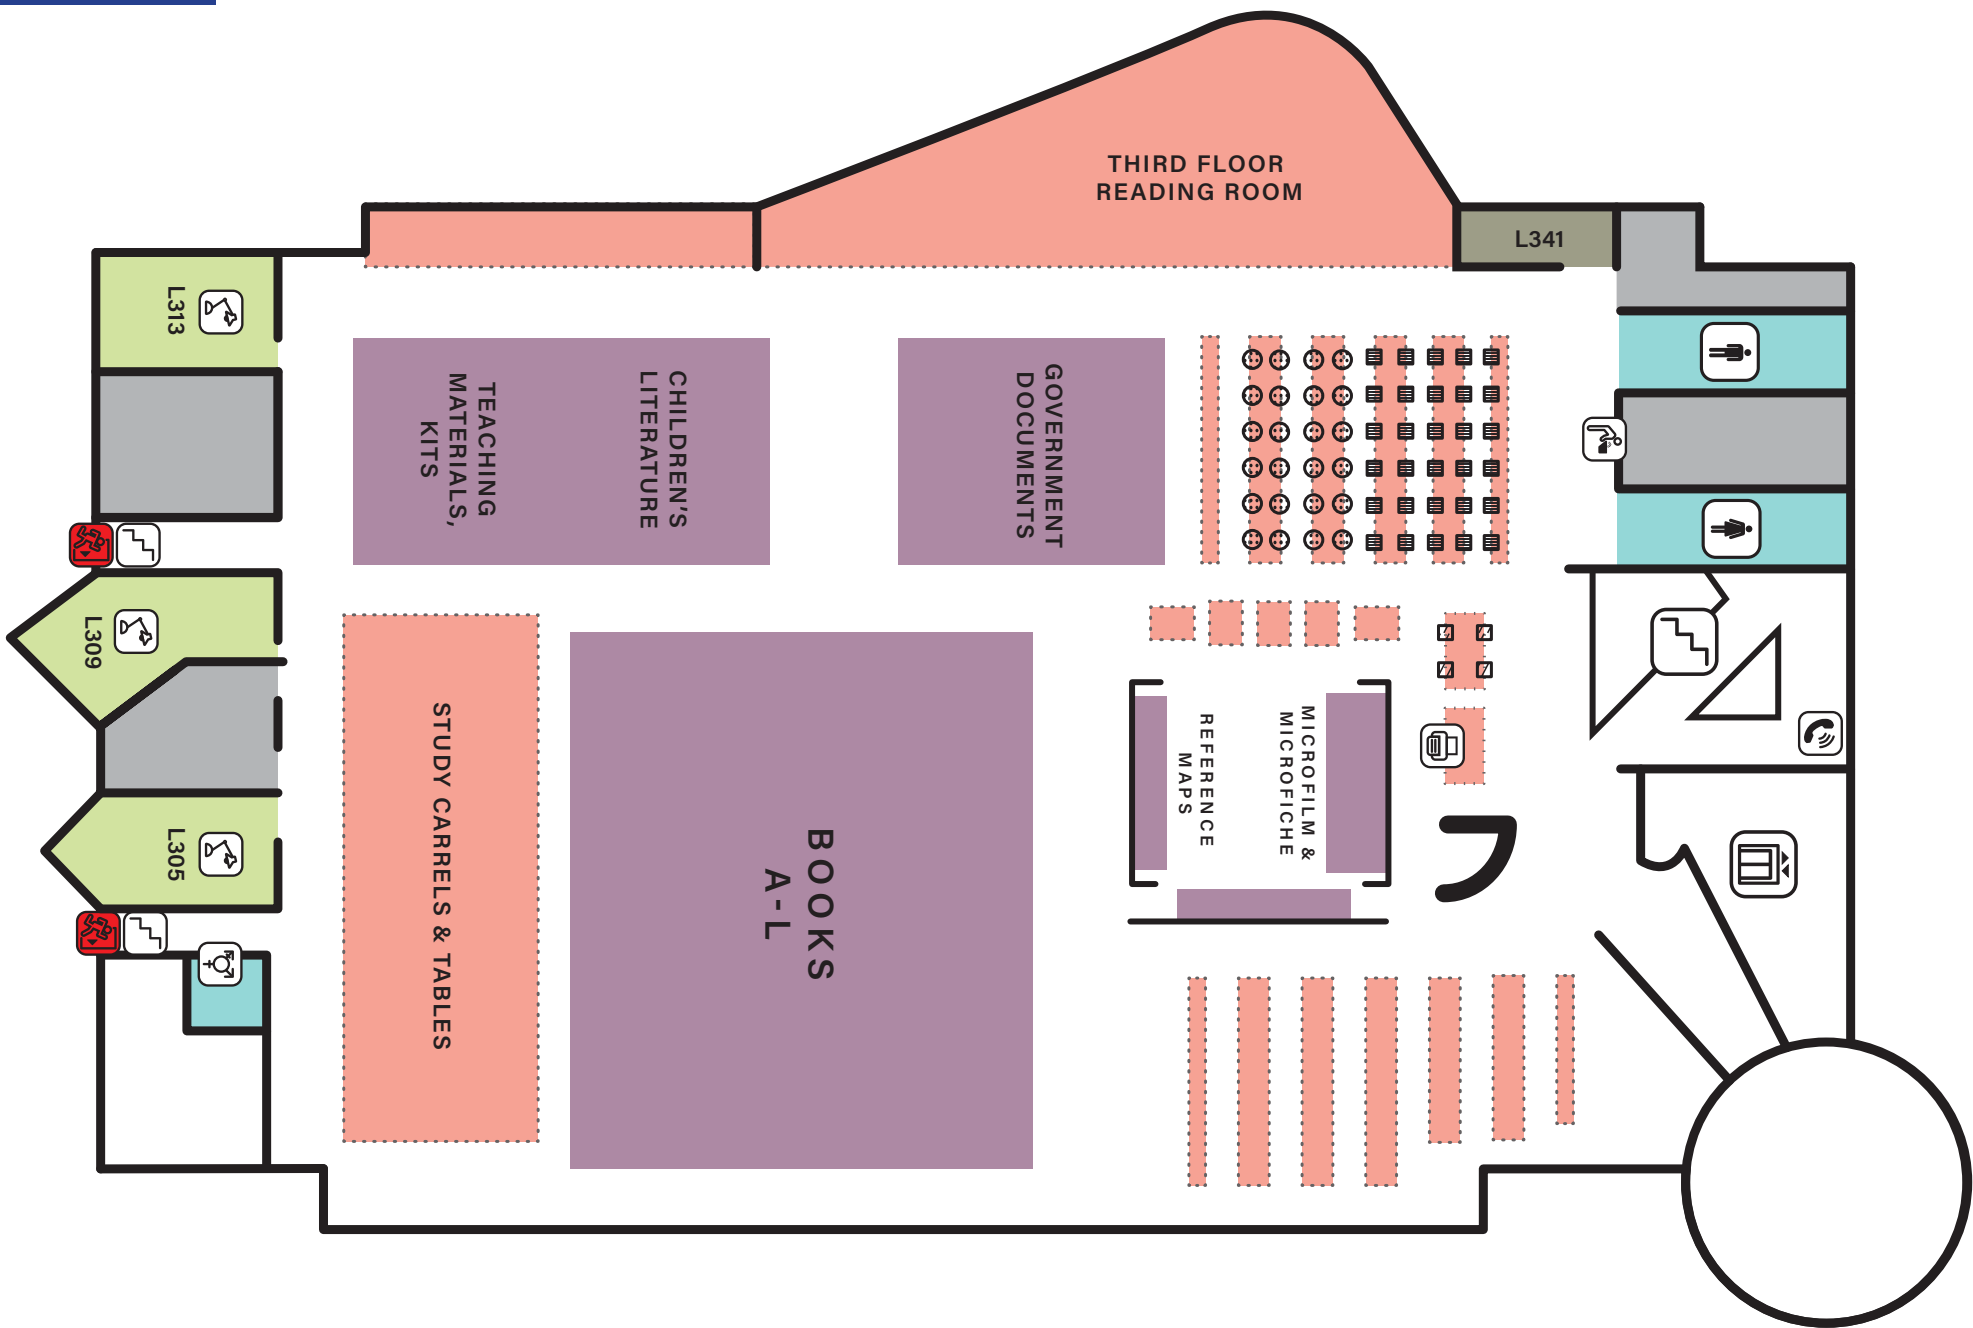

**QUIET
ZONE**

LIBRARY

THIRD FLOOR

- | | | | | | |
|--|---------------------------|--|---------------------|--|---------------------------|
| | Group Study Room | | Fire extinguisher | | Stairs |
| | Printer | | Emergency/Fire Exit | | Women's Restroom |
| | Windows PC (Basic Access) | | Telephone | | Men's Restroom |
| | Mac (Basic Access) | | Elevator | | Gender Inclusive Restroom |
| | Mac (Full Access) | | | | Water Fountain |

COLOR KEY

- | | | | | | |
|--|---------------------|--|-----------------------|--|------------------------|
| | Media Hub | | Group Study Room | | Staff Only |
| | Seating/Study Space | | Restrooms | | Nursing Parent(s) Room |
| | Collections | | Classroom/Event Space | | Staff Offices |