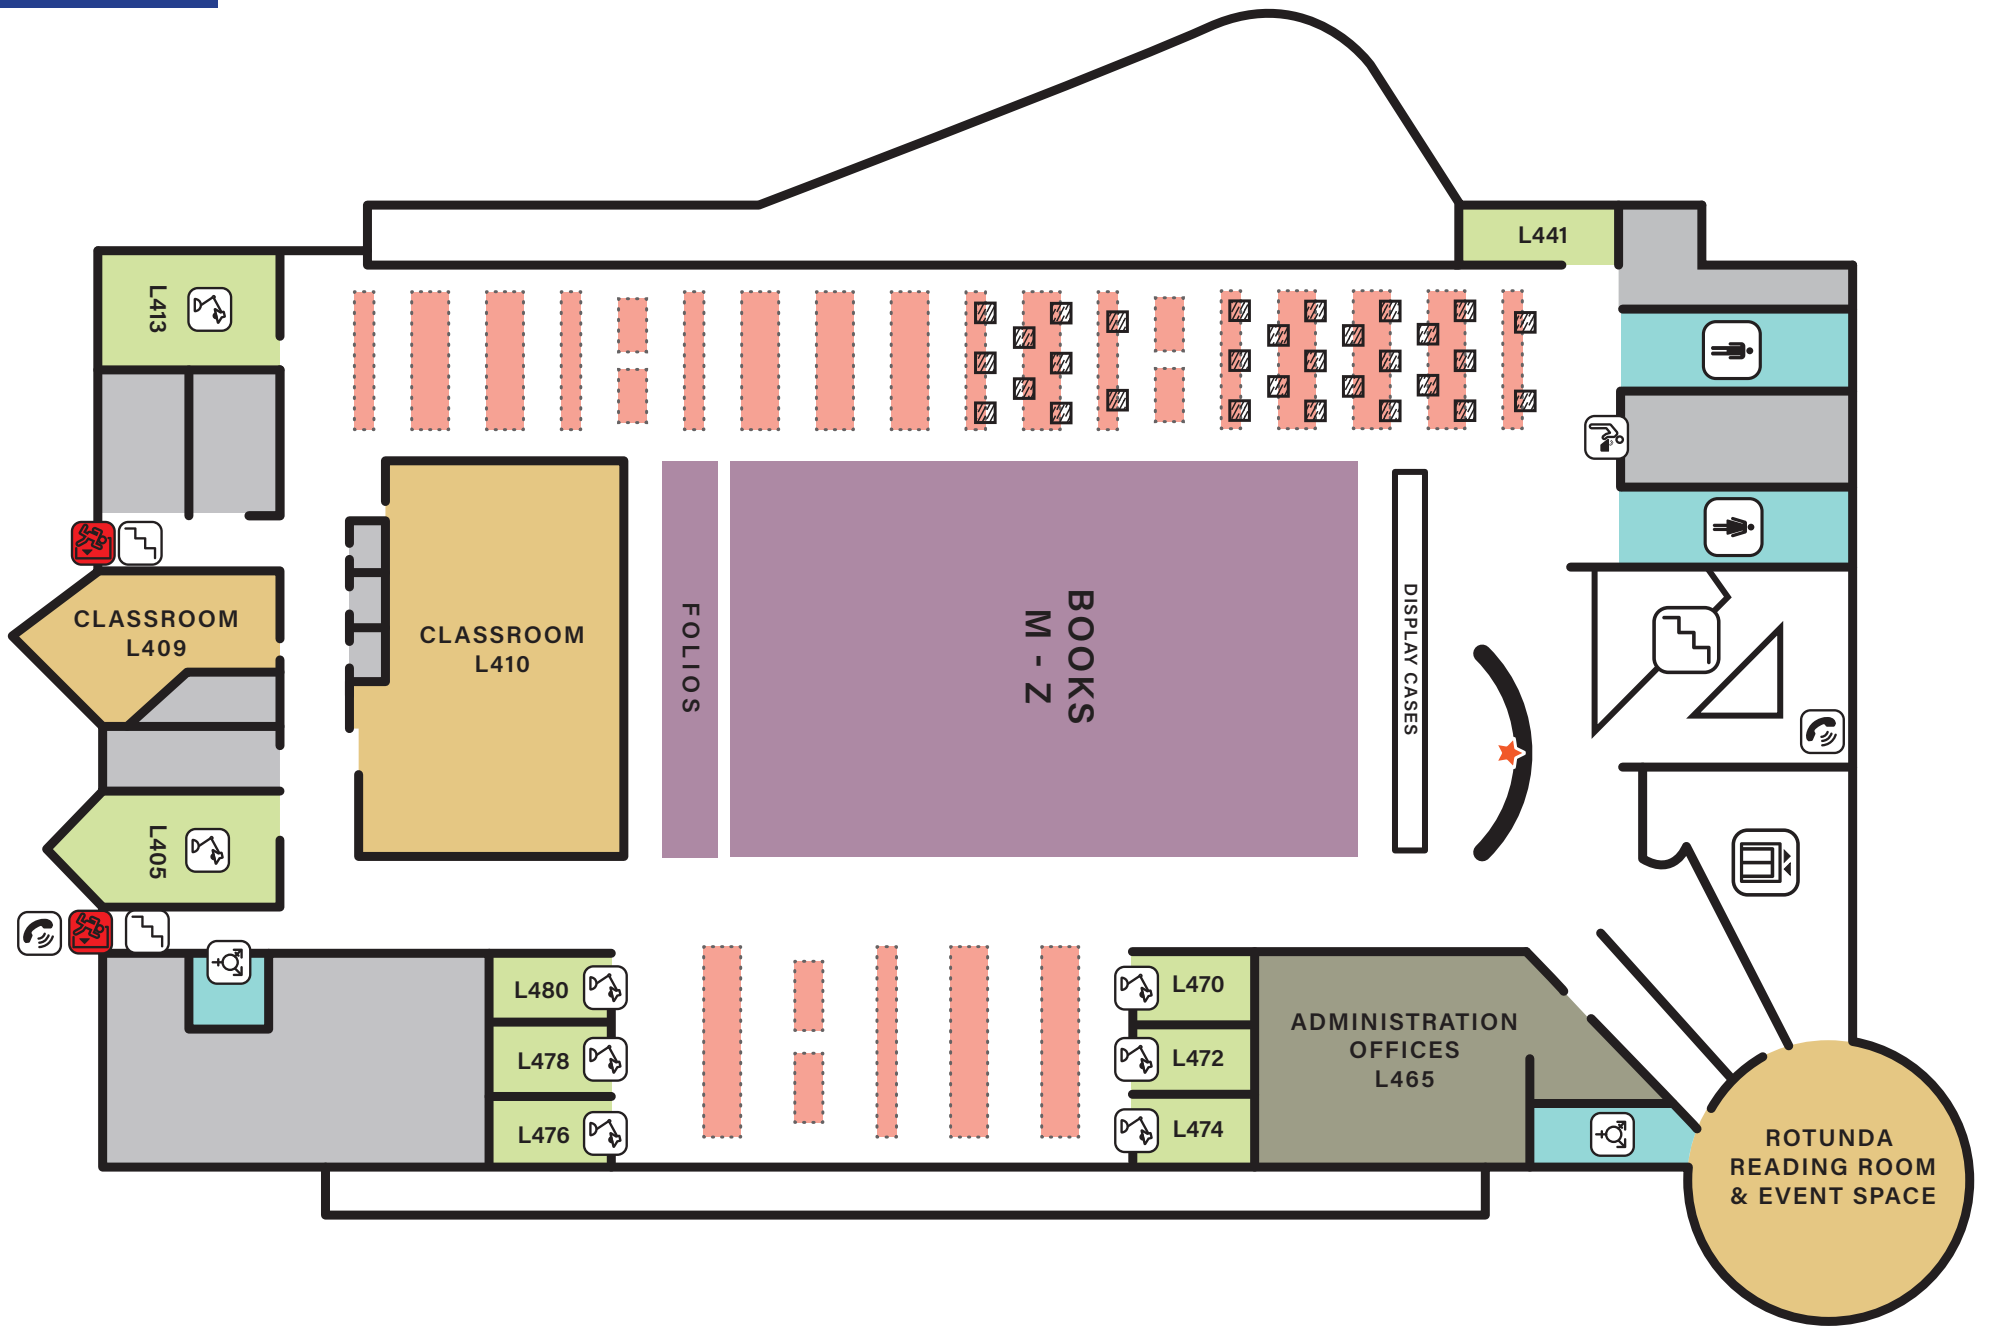

**QUIET  
ZONE**

# LIBRARY FOURTH FLOOR

- |  |                  |  |                           |  |                           |
|--|------------------|--|---------------------------|--|---------------------------|
|  | Group Study Room |  | Printer                   |  | Stairs                    |
|  | Library Catalog  |  | Windows PC (Basic Access) |  | Women's Restroom          |
|  |                  |  | Emergency/Fire Exit       |  | Men's Restroom            |
|  |                  |  | Telephone                 |  | Gender Inclusive Restroom |
|  |                  |  | Elevator                  |  | Water Fountain            |

## COLOR KEY

- |  |                     |  |                       |  |                        |
|--|---------------------|--|-----------------------|--|------------------------|
|  | Media Hub           |  | Group Study Room      |  | Staff Only             |
|  | Seating/Study Space |  | Restrooms             |  | Nursing Parent(s) Room |
|  | Collections         |  | Classroom/Event Space |  | Staff Offices          |