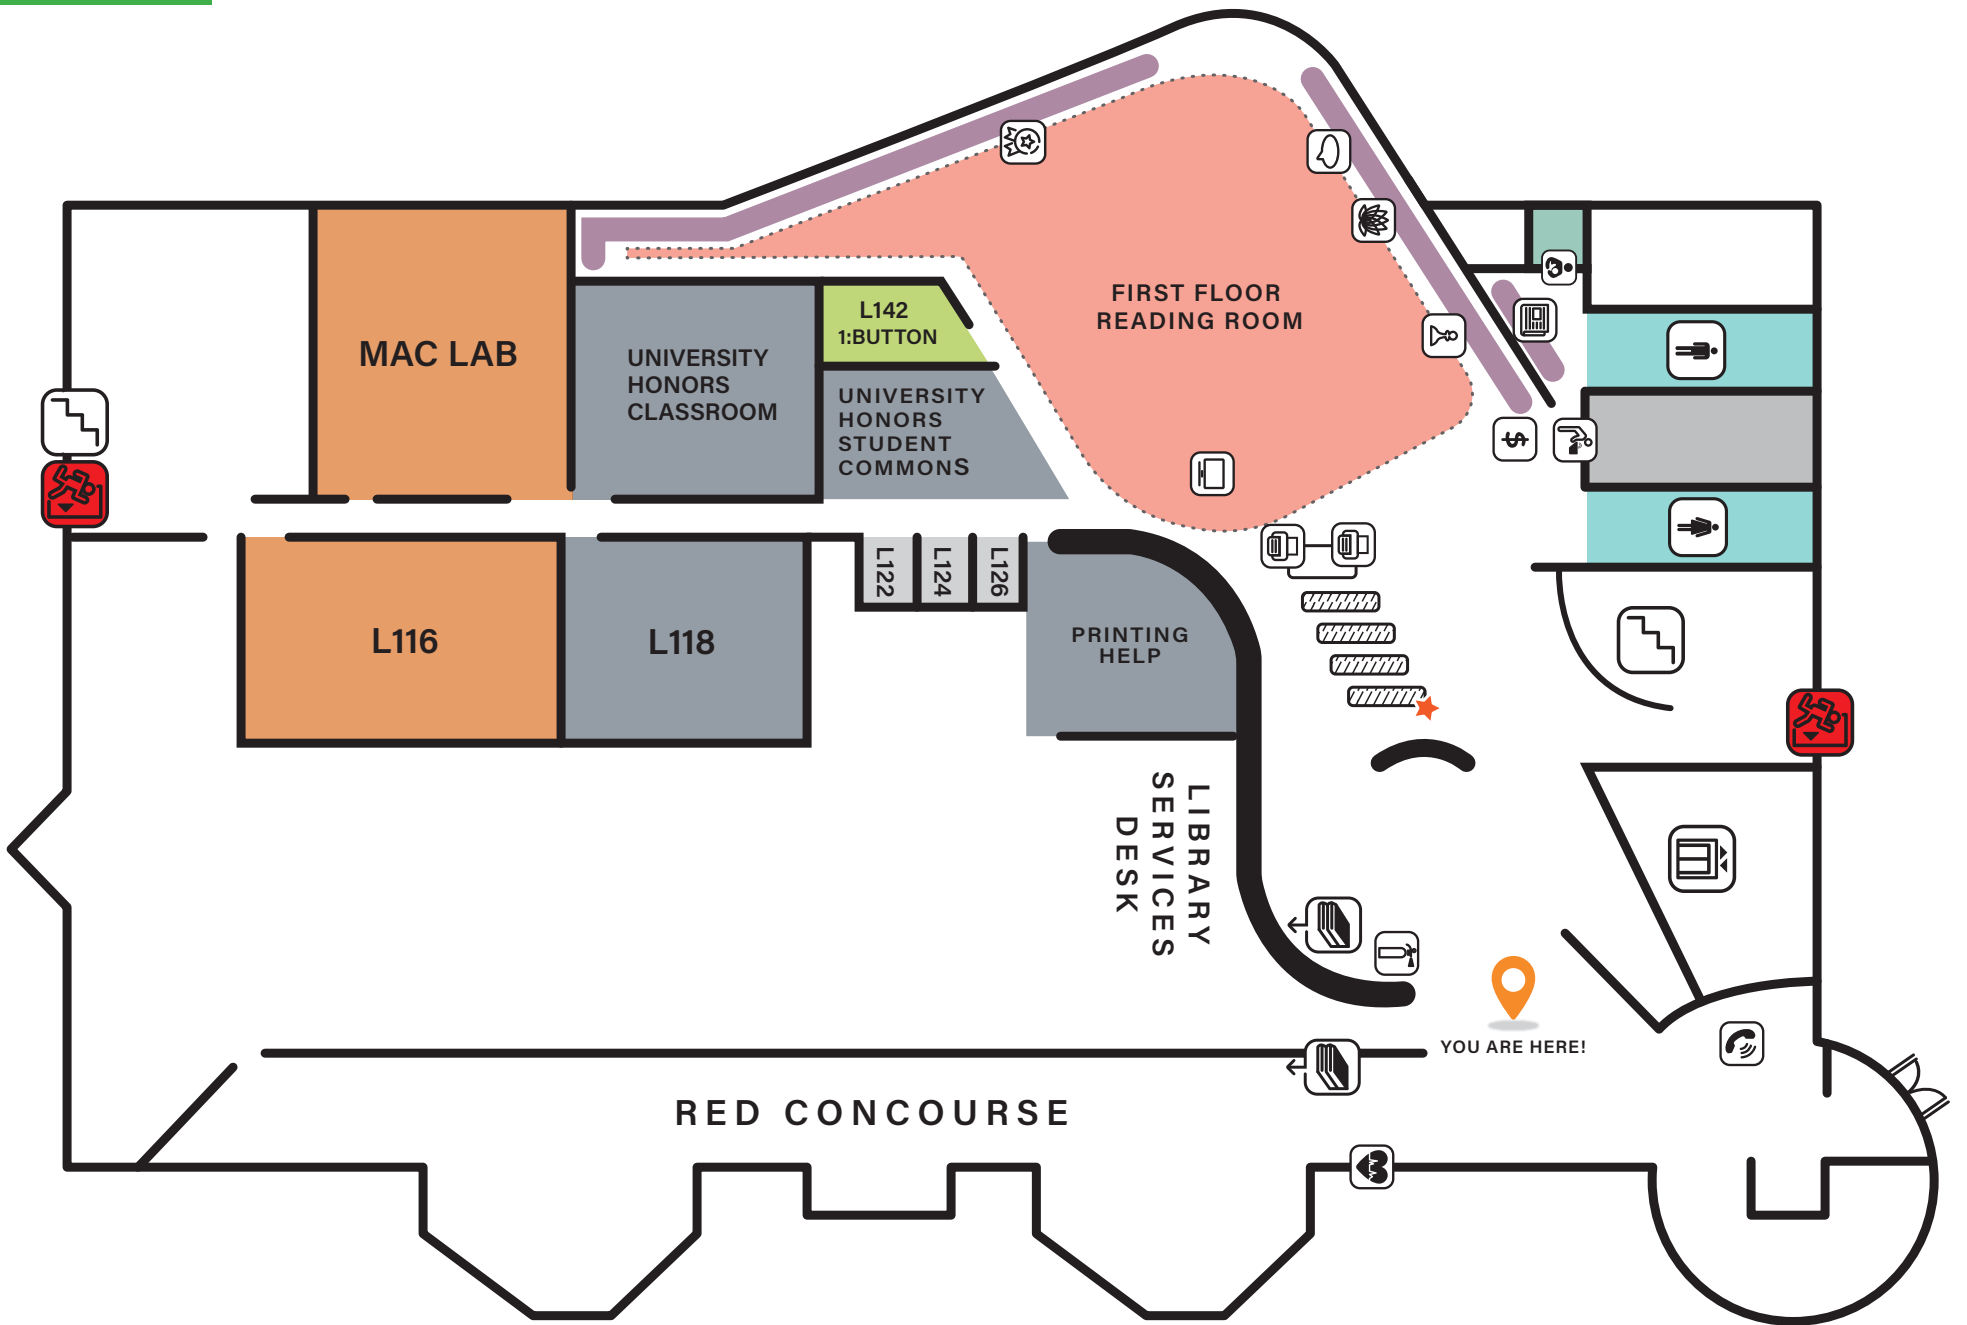

LIBRARY

FIRST FLOOR

- | | | | | | |
|--|------------------|--|---------------------------|--|---------------------------|
| | Book Return | | Printer | | Stairs |
| | Collections | | Windows PC (Basic Access) | | Defibrillator |
| | Bestsellers | | Public Computers | | Women's Restroom |
| | Graphic Novels | | Fire extinguisher | | Men's Restroom |
| | Board Games | | Emergency/Fire Exit | | Gender Inclusive Restroom |
| | Wellness | | Telephone | | Nursing Parent(s) Room |
| | Newspapers | | Elevator | | Water Fountain |
| | Group Study Room | | | | |
| | Library Catalog | | | | |

COLOR KEY

- | | | | | | |
|--|---------------------|--|-----------------------|--|------------------------|
| | Media Hub | | Group Study Room | | Staff Only |
| | Seating/Study Space | | Restrooms | | Nursing Parent(s) Room |
| | Collections | | Classroom/Event Space | | Staff Offices |